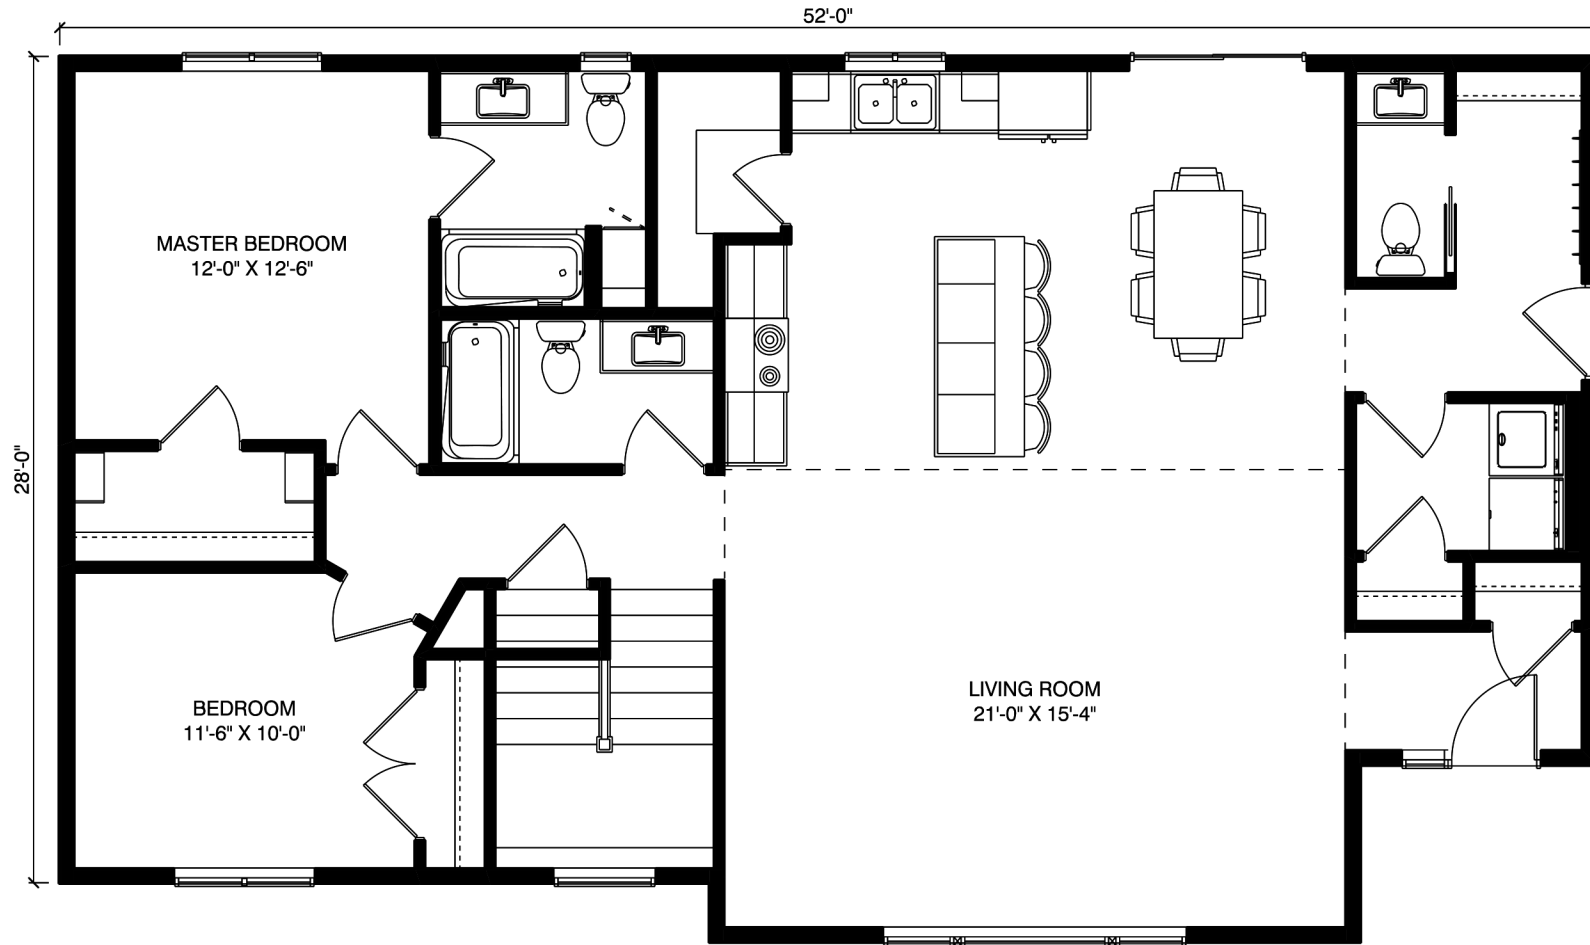

# THE BLUEDOG

FORMERLY ASHLEY

**Steinmetz**  
REDI-BUILT HOME CENTER

**1468 SQFT**

-  2 BED
-  2 1/2 BATH
-  WALK IN PANTRY
-  LARGE ISLAND
-  LARGE MASTER CLOSET
-  VAULTED CEILINGS
-  LARGE MUD ROOM
-  OPEN CONCEPT