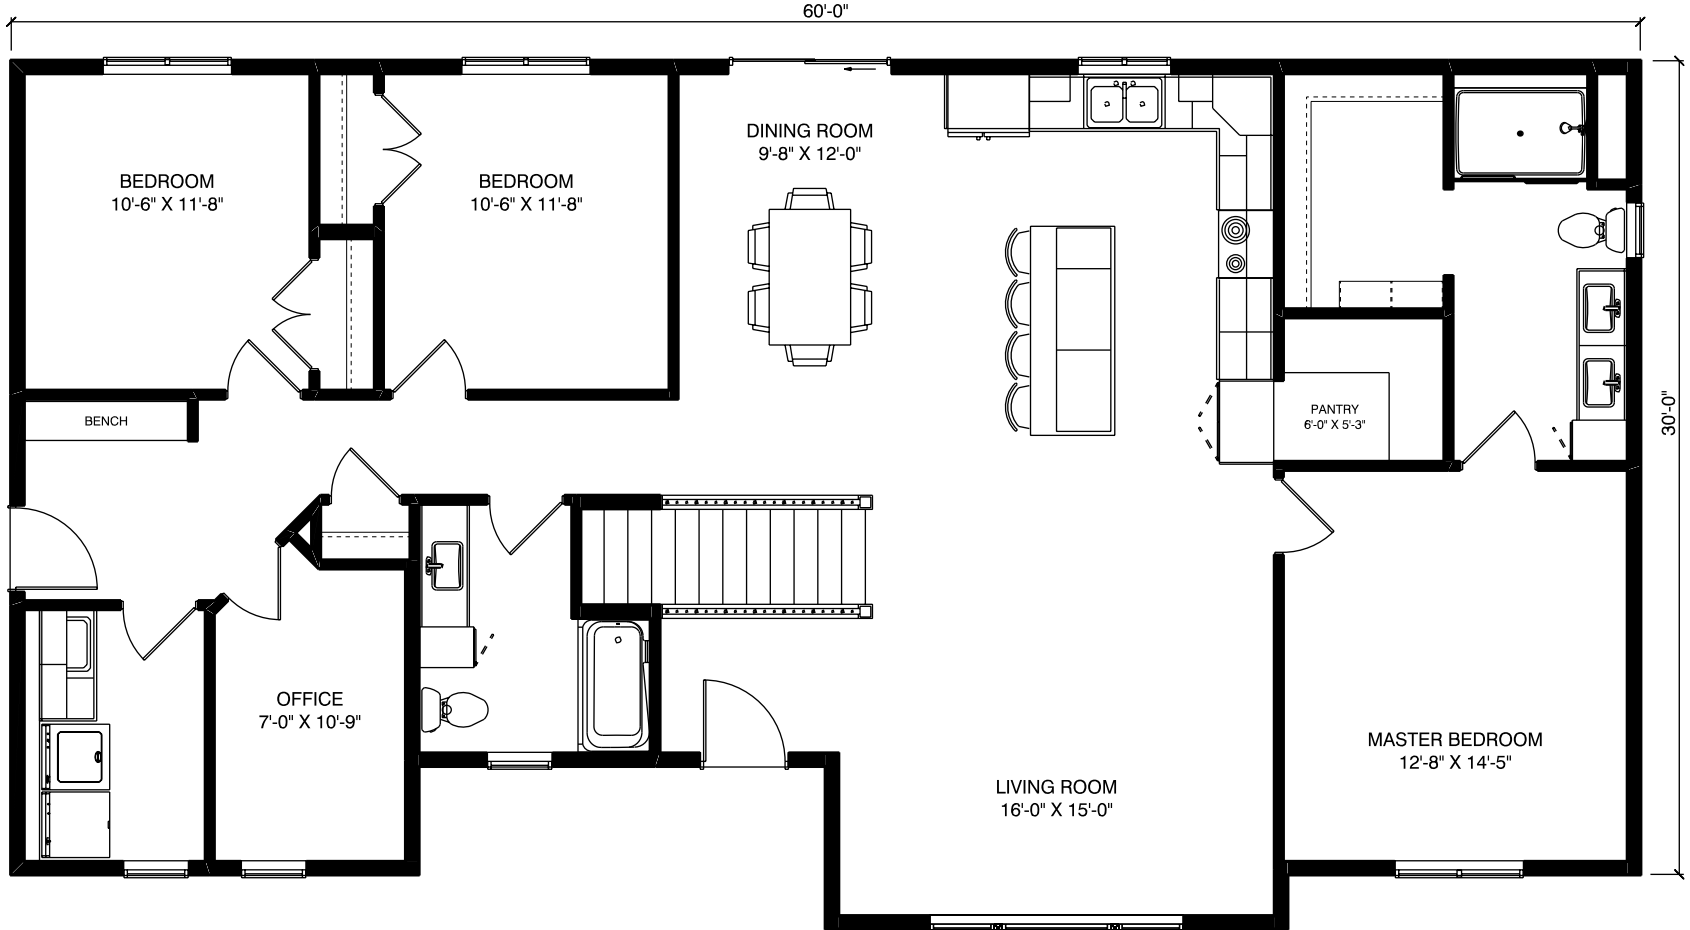

THE COCHRANE

Steinmetz
REDI-BUILT HOME CENTER

1782 SQFT

- 3 BED
- 2 BATH
- WALK IN PANTRY
- LARGE ISLAND
- LARGE MASTER CLOSET
- OFFICE
- 9FT CEILINGS
- DECK