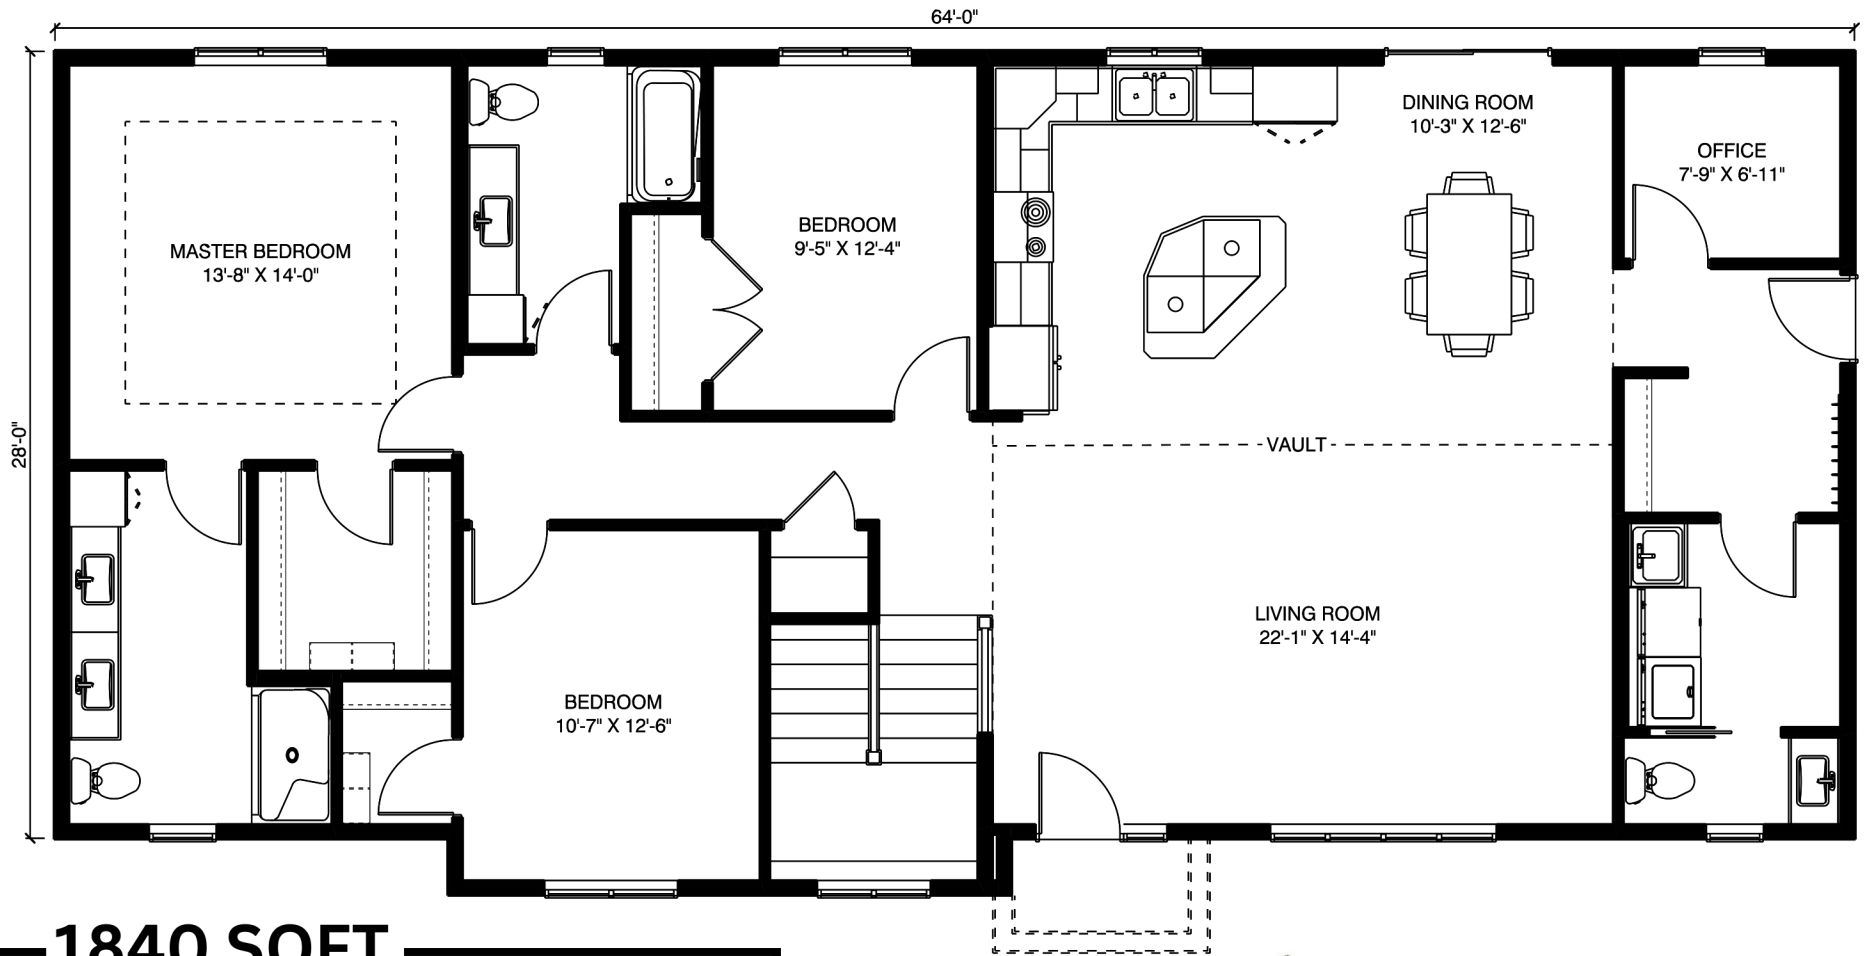

THE GULL LAKE

FORMERLY WOODFORD

Steinmetz
REDI-BUILT HOME CENTER

1840 SQFT

-  3 BED
-  2 1/2 BATH
-  OFFICE
-  ANGLED ISLAND
-  LARGE MASTER CLOSET
-  OPEN CONCEPT
-  VAULTED CEILINGS
-  LARGE MUD ROOM