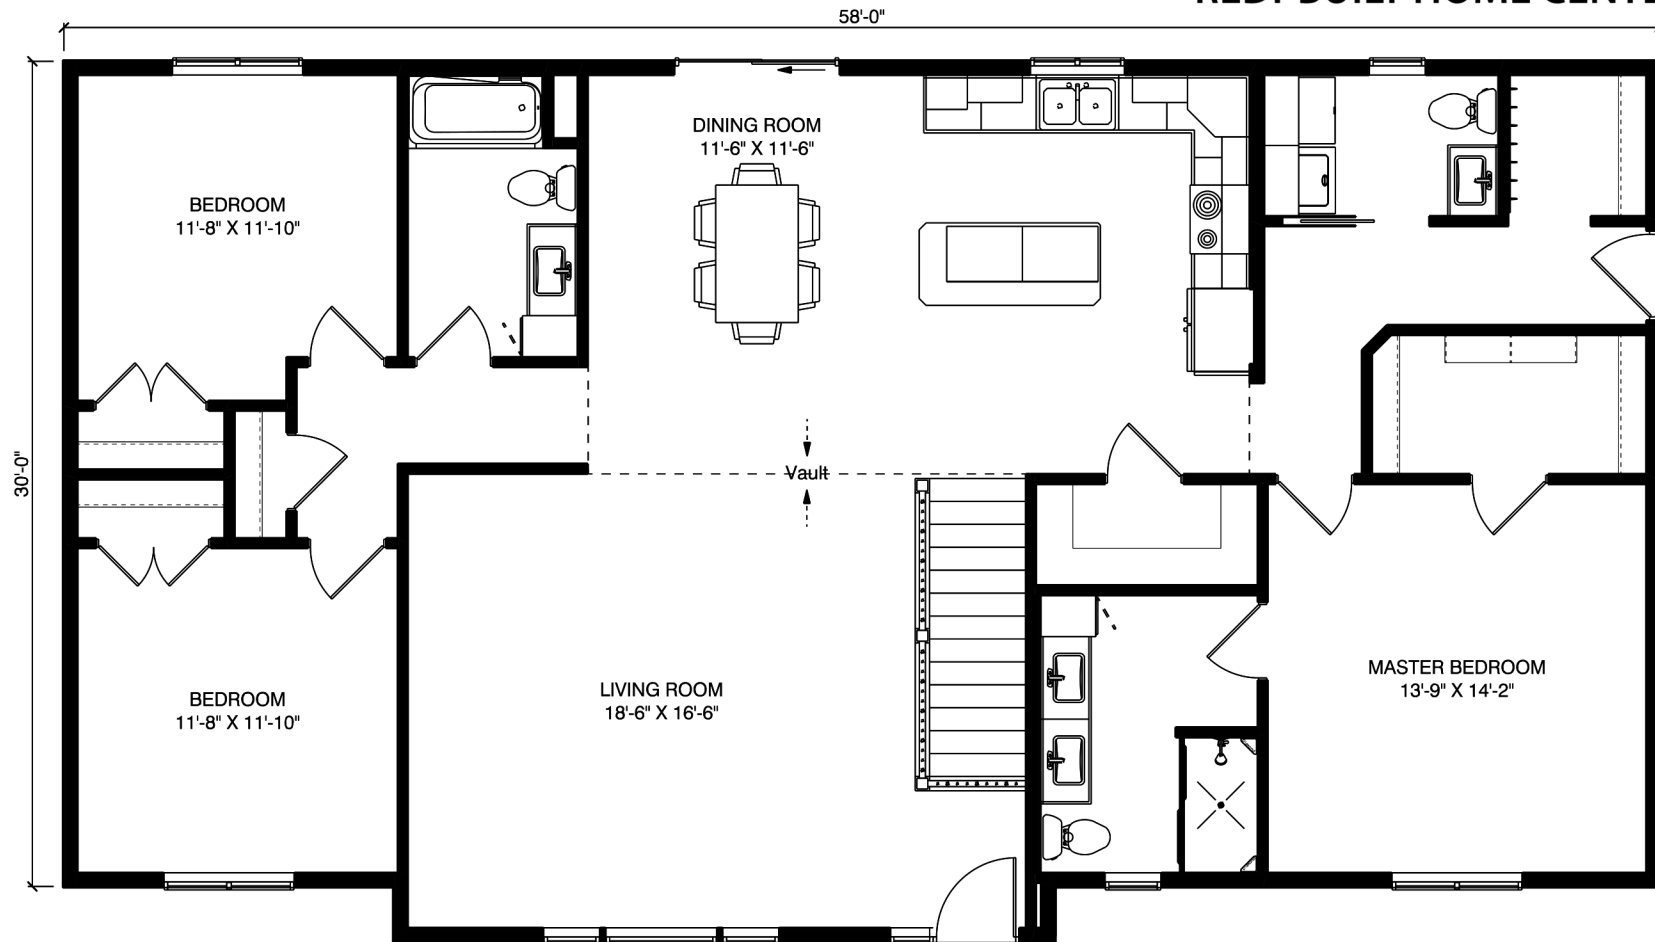

# THE KAMPESKA

FORMERLY CHELSEA

**Steinmetz**  
REDI-BUILT HOME CENTER

**1788 SQFT**

- 3 BED
- 2 1/2 BATH
- WALK IN PANTRY
- LARGE ISLAND
- LARGE MASTER CLOSET
- OPEN CONCEPT
- VAULTED CEILINGS
- LARGE MUD ROOM