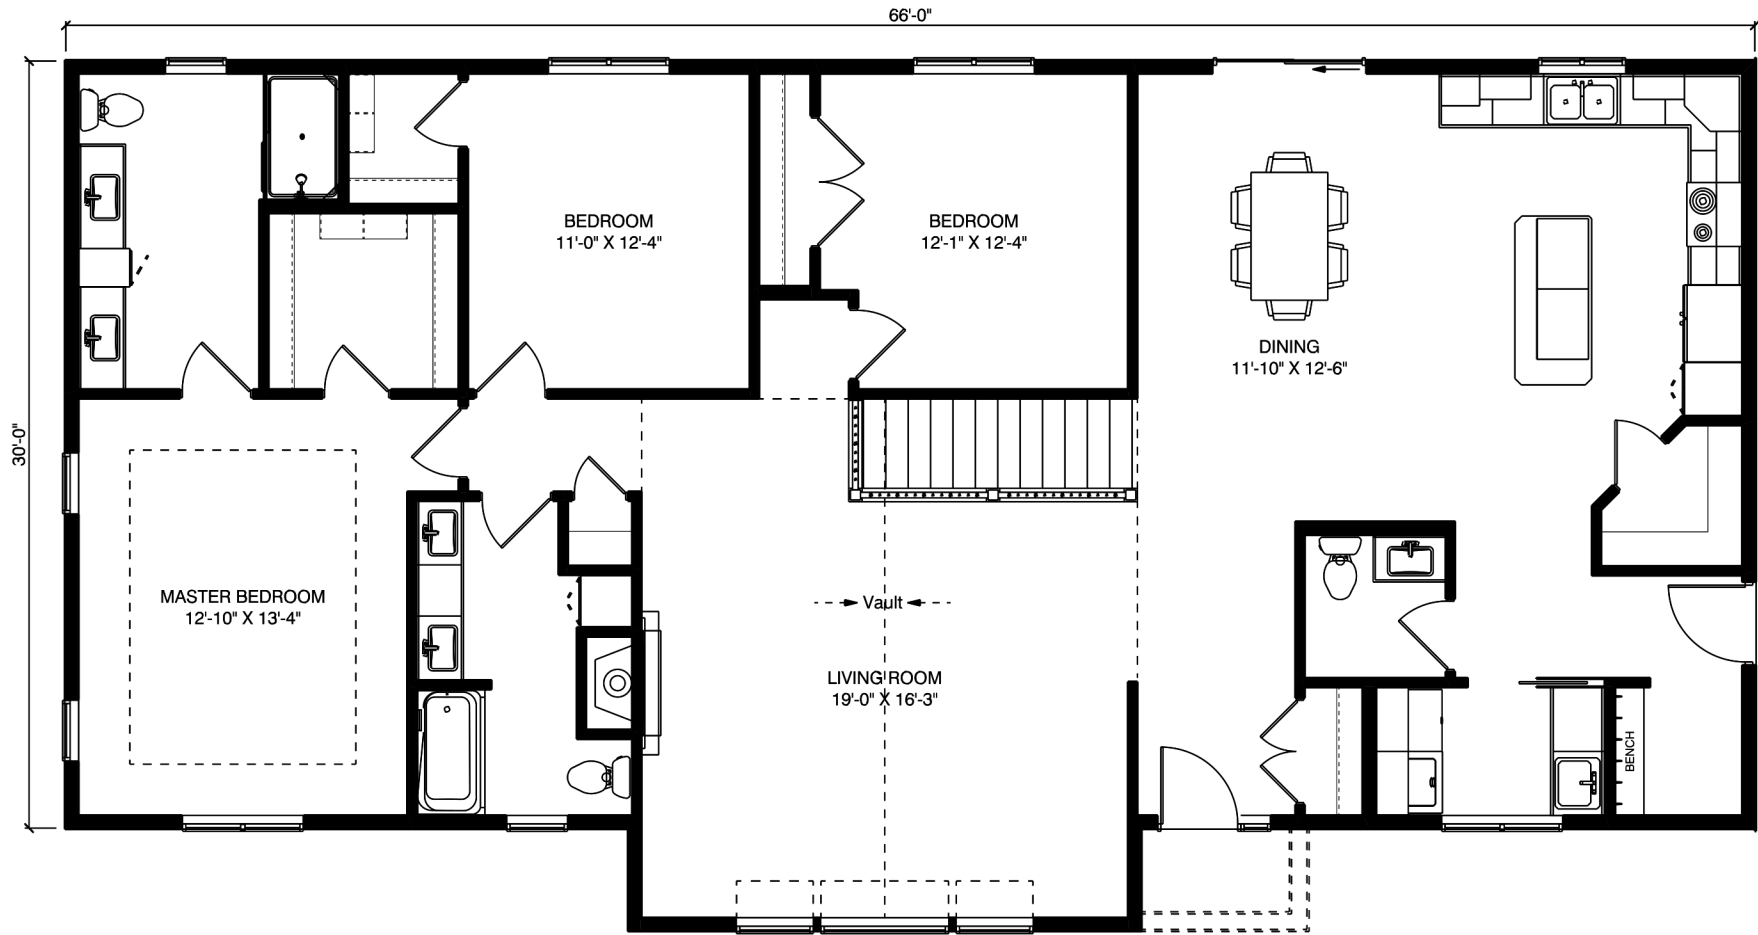

# THE POINSETT

FORMERLY PRESTON

**Steinmetz**  
REDI-BUILT HOME CENTER

**2060 SQFT**

-  3 BED
-  2 1/2 BATH
-  CORNER PANTRY
-  LARGE ISLAND
-  LARGE MASTER CLOSET
-  FIREPLACE
-  VAULTED CEILINGS
-  LARGE MUD ROOM