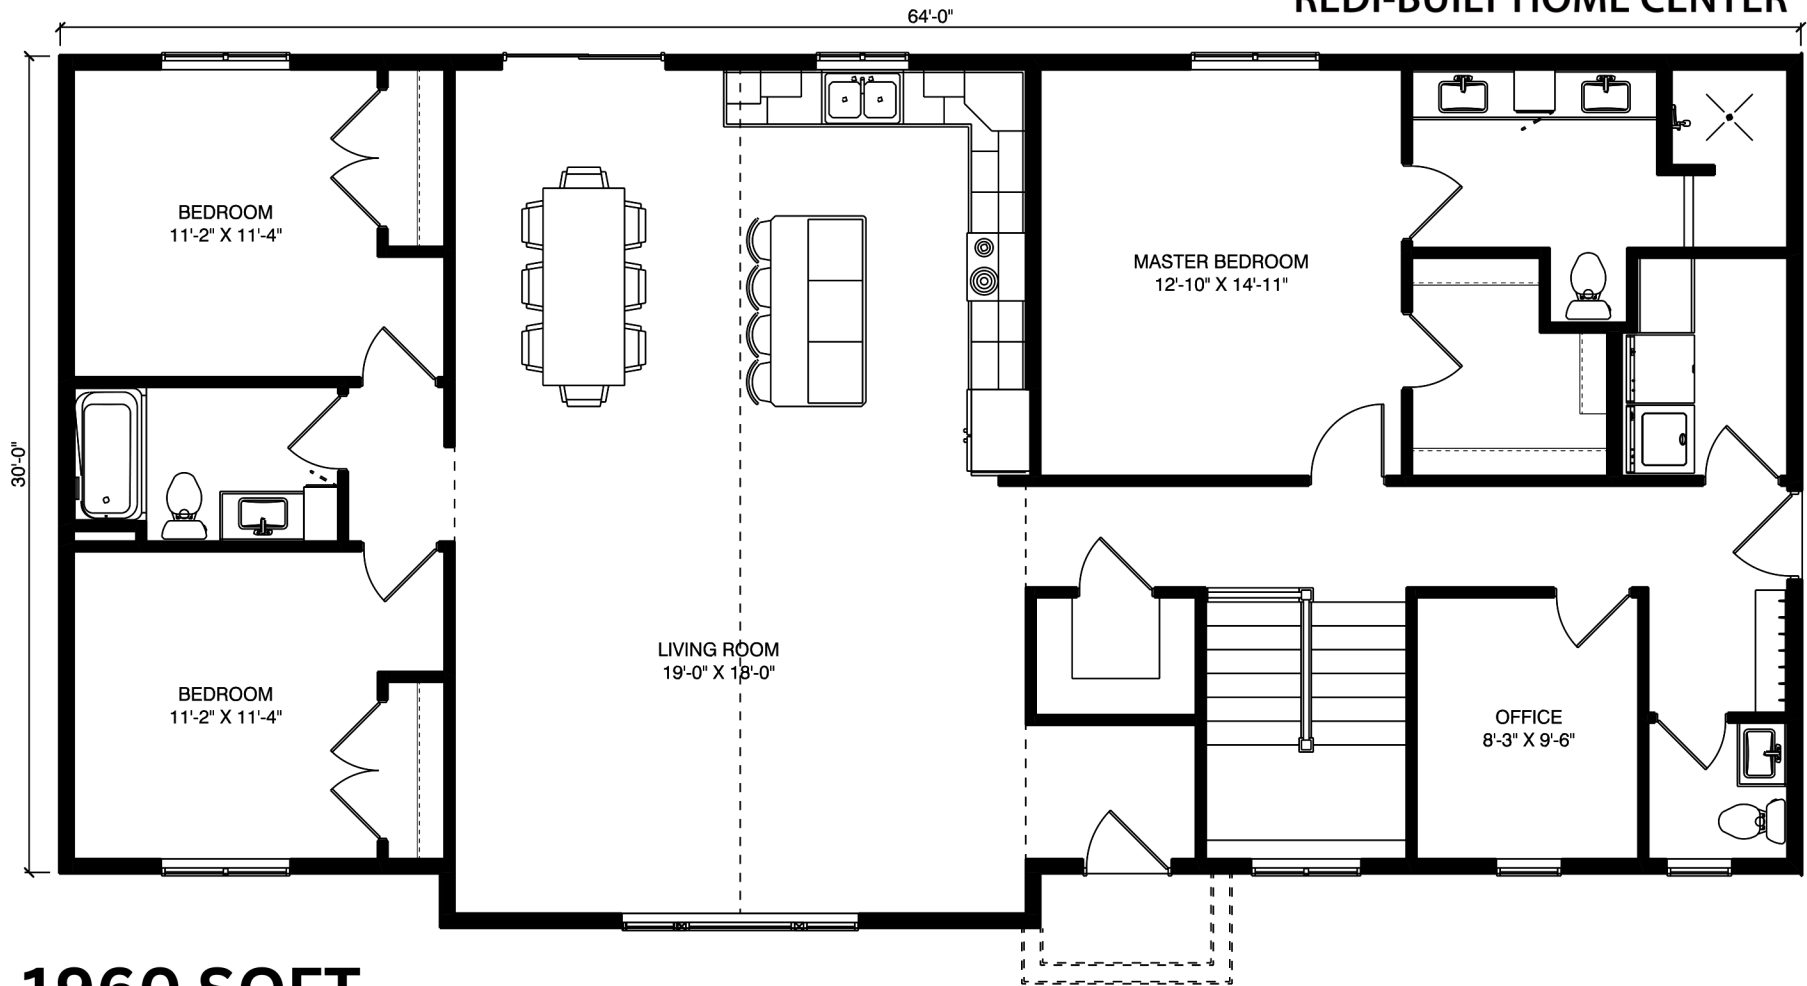

THE SHERIDAN

FORMERLY ASPEN

Steinmetz
REDI-BUILT HOME CENTER

1960 SQFT

-  3 BED
-  2 1/2 BATH
-  WALK IN PANTRY
-  LARGE ISLAND
-  LARGE MASTER CLOSET
-  WALK IN SHOWER
-  OFFICE
-  VAULTED CEILINGS