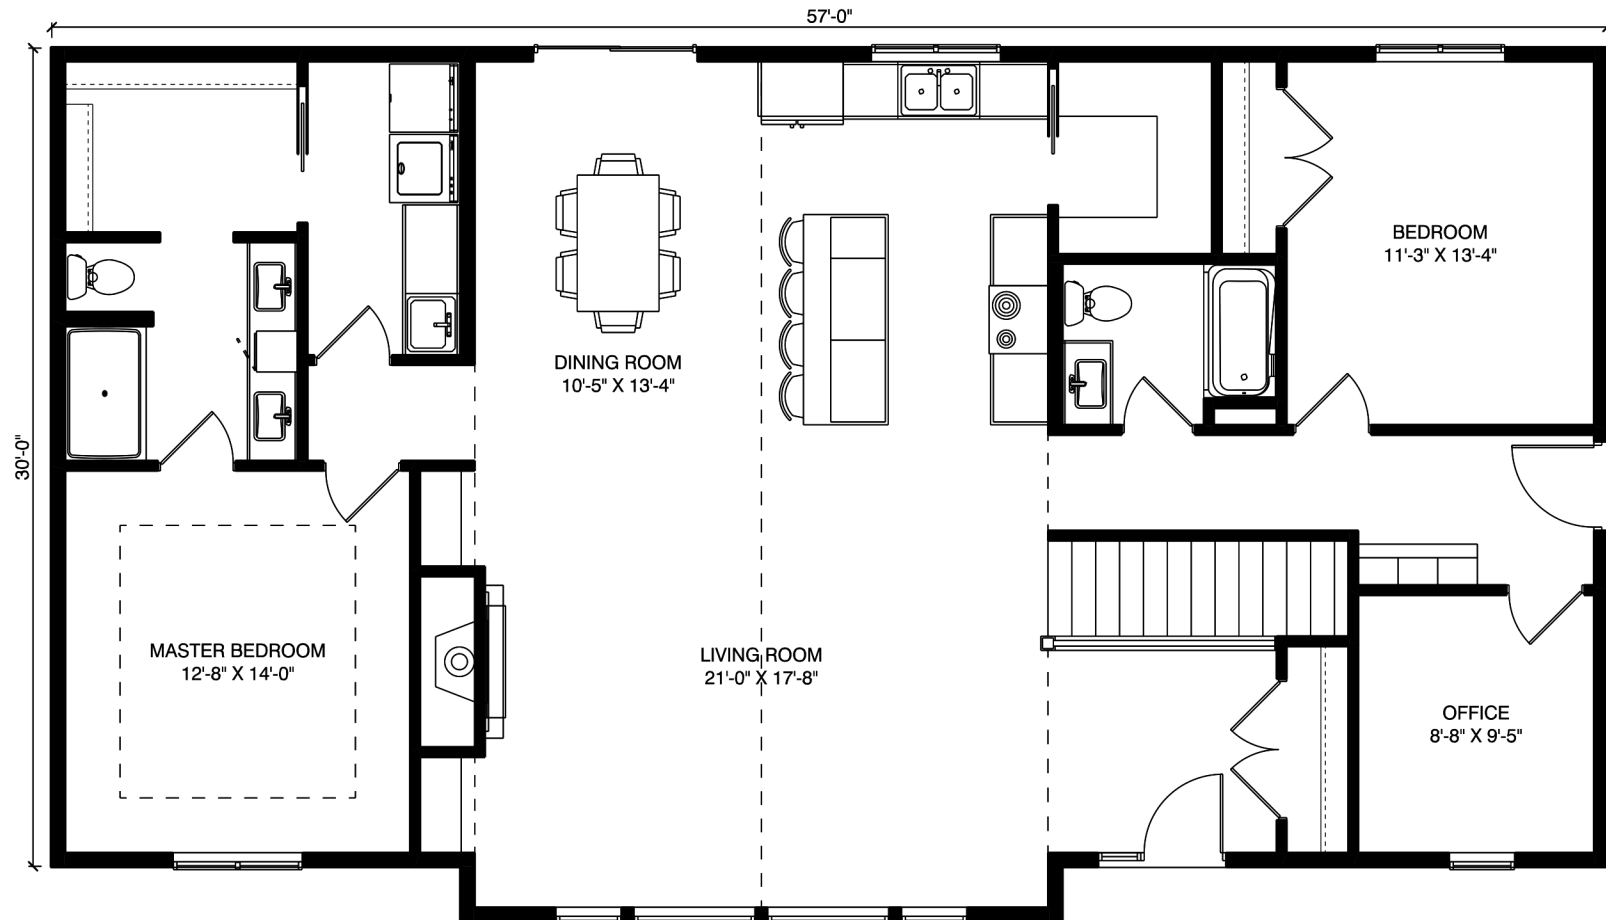

THE THOMPSON

Steinmetz
REDI-BUILT HOME CENTER

1762 SQFT

-  2 BED
-  2 BATH
-  WALK IN PANTRY
-  LARGE ISLAND
-  LARGE MASTER CLOSET
-  OFFICE
-  FIREPLACE
-  VAULTED CEILINGS