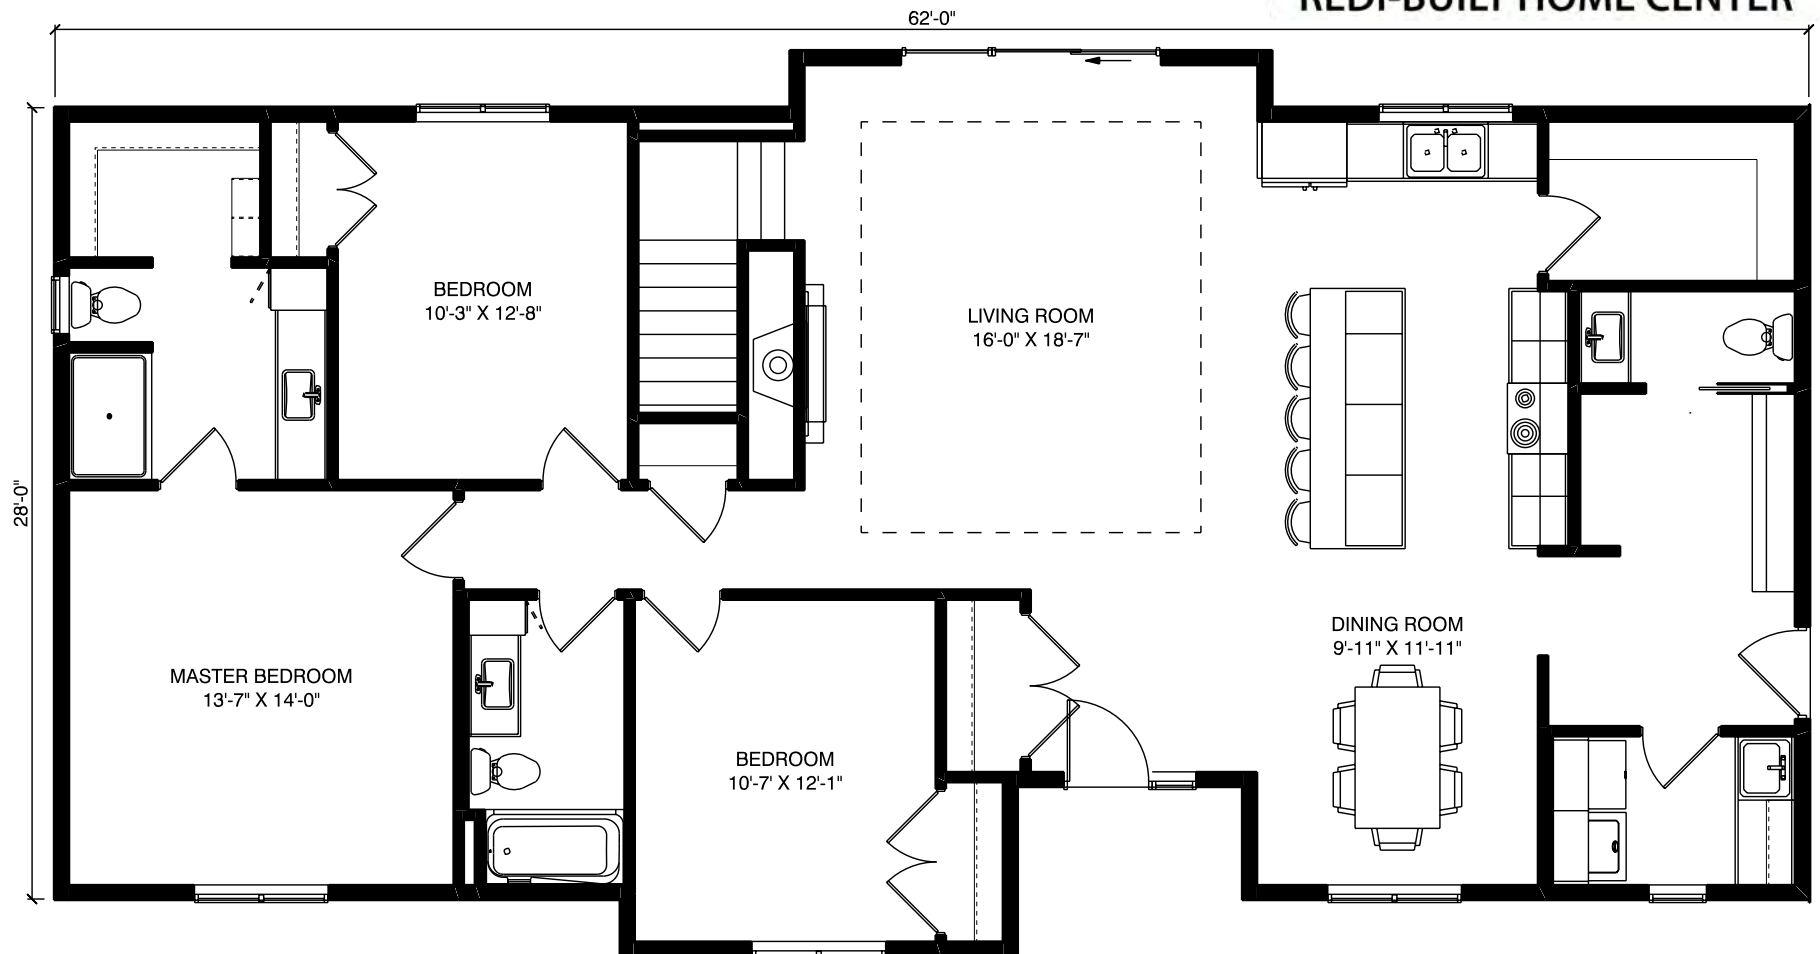

THE CRYSTAL

Steinmetz
REDI-BUILT HOME CENTER

1774 SQFT

-  3 BED
-  2 1/2 BATH
-  WALK IN PANTRY
-  LARGE ISLAND
-  LARGE MASTER CLOSET
-  FIREPLACE
-  VAULTED CEILINGS
-  LARGE MUD ROOM